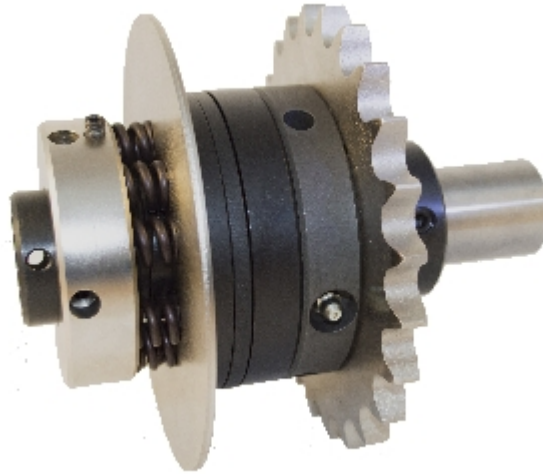

Torque Limiters and Limit Switch Kits

CDWdrives ball detent torque limiters are the best of breed. When you really have to protect your equipment and keep down time to a minimum, ball detent torque limiters are your best choice.

You can take equipment protection to a higher level by adding a CDWdrives limit switch kit. Don't let equipment failure turn into an expensive downtime disaster.