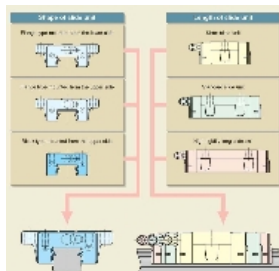

Product Interchangeability Feature

Call CDWdrives now and talk to our engineers. Learn more about IKO and their other competitive advantages

A Better Linear Way

You might refer to them as Linear Guides, Linear Rails, Profile Rails or Linear Motion Guides. By any name, ours are a better value and here is why...