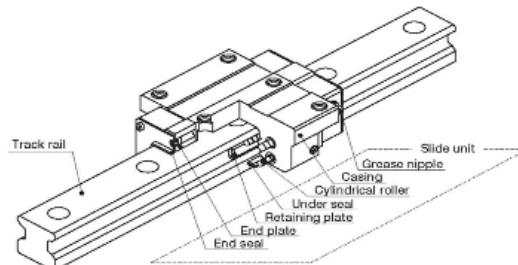

Roller Type - Linear Way

Call Now For Additional Information
(586) 949-5474
www.cdwdrives.com
sales@cdwdrives.com